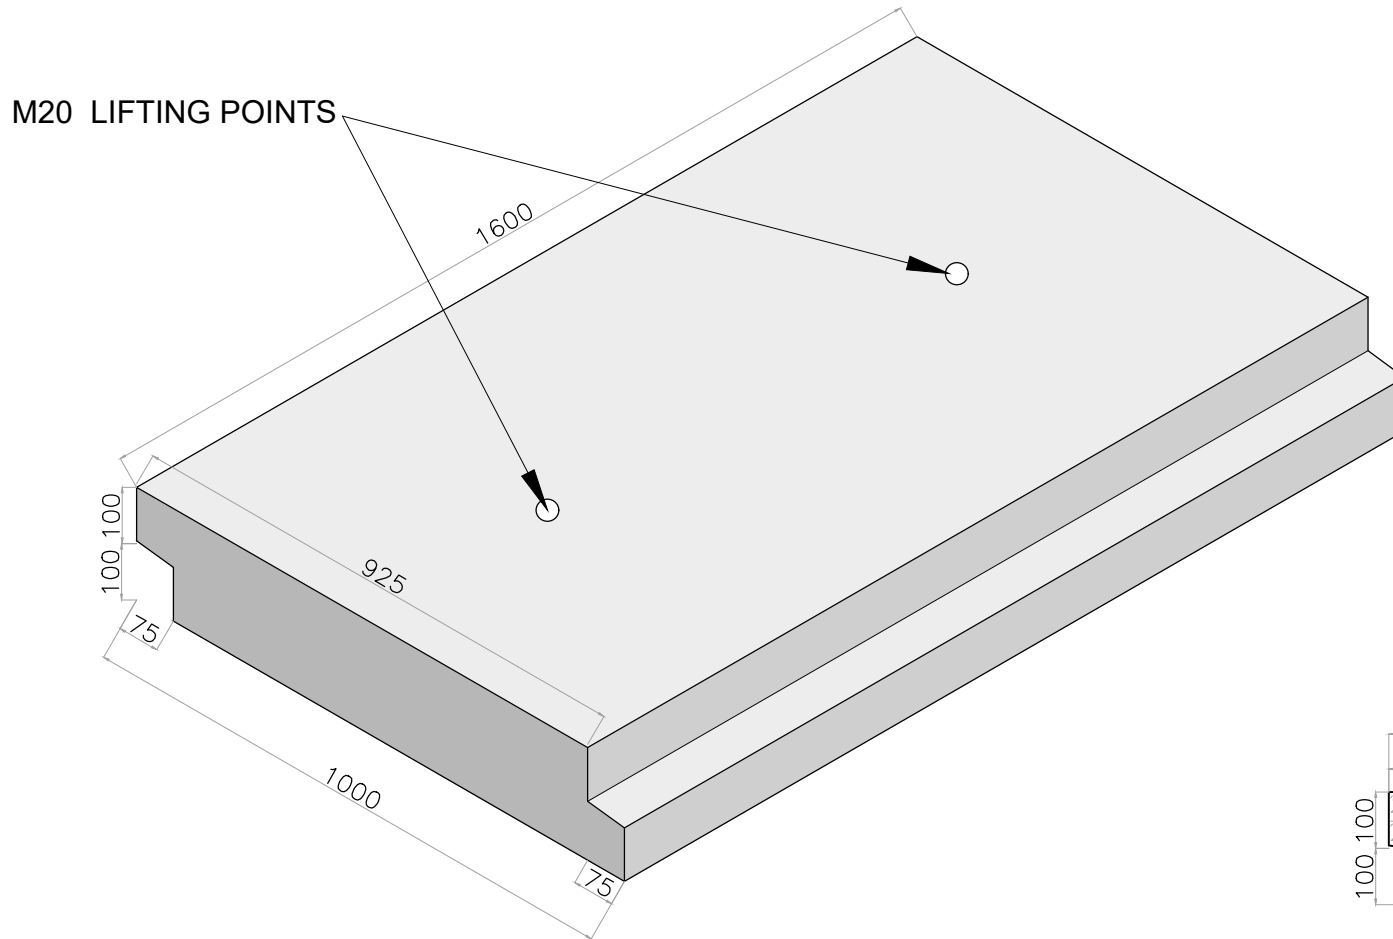

UISCE ÉIREANN IRISH WATER STD-W-13 PROTECTION SLAB

Self Weight 780kg